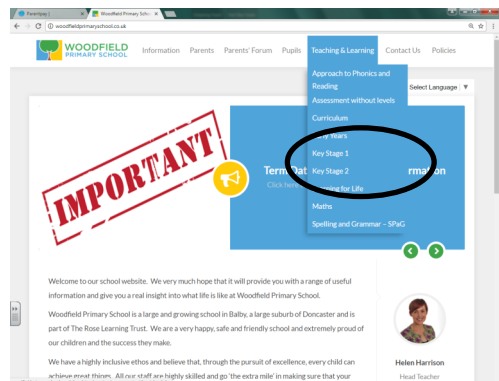

Home Learning

All the home learning for your child can be found online. Simply hover over 'Teaching & Learning' at the top of the page, select your child's key stage and this will take you to each year group's home learning for the term.