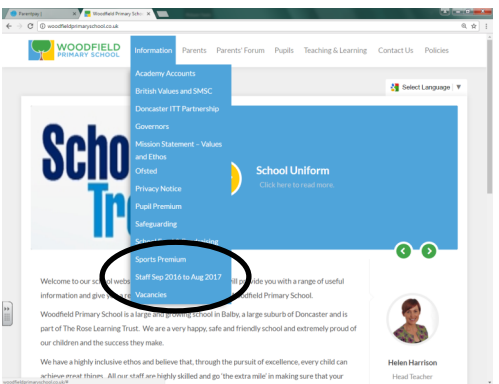

Who's who?

Would you like to find out who works in school and their responsibilities? Our 'Staff' page is a gallery of all of the different members of staff in our school. Hover over 'Information' and click 'Staff' to view this gallery.